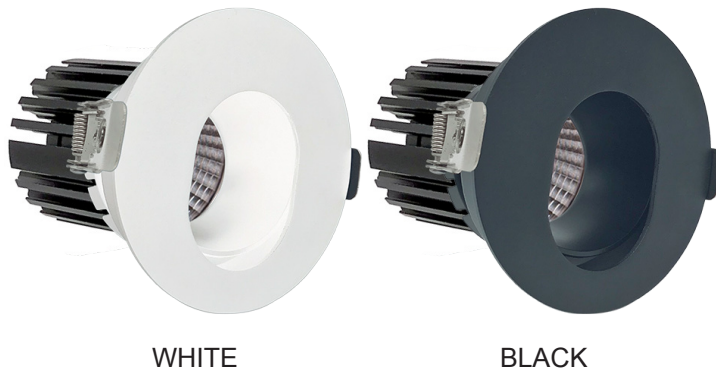

# LRD SERIES RESIDENTIAL LIGHTING

LRD-7W-MCT5-3WTRSL  
3" LED ARCHITECTURAL WINGED SLOT RECESSED LIGHTS  
MCT Multi Color Temperature (Selectable)

**WESTGATE**  
THE FUTURE IS HERE...AND IT'S QUITE BRIGHT!

## Features

- 3" (2-1/8" Actual) LED Slot Recessed Trim
- Die-Cast Aluminum With White Powder Coat Finish
- 5-Year Warranty
- Junction Box Included With Fixture

### Mechanical:

- Up to 9 AWG18 Wires
- Die-cast Aluminum With White Powder Coat Finish
- Clear Glass Lens
- Junction Box Rated Up to 9 AWG18 Wires
- Type IC Rated: Approved for Direct Contact With Insulation
- Operating Temperature: 104°F
- Air-Tight and Type IC Rated: No Housing Required
- Damp Location Approved
- 5-Year Warranty