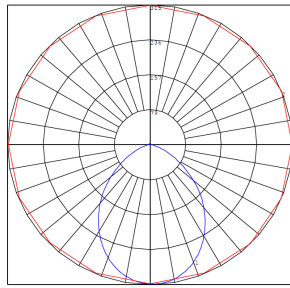

Photometrics: LRD-7W-MCT5-3WTRSL

BUG Rating: B1-U1-G0