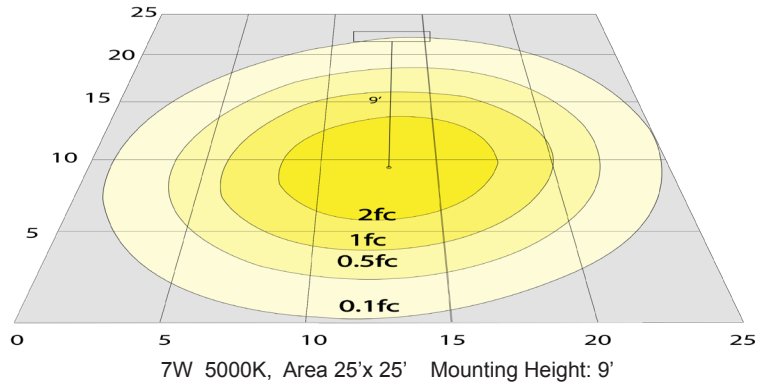

7W 5000K, Area 25'x 25' Mounting Height: 9'

Other Views: