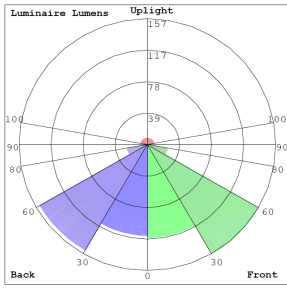

Photometrics: LRD-7W-MCT5-3WTRSL

BUG Rating: B1-U1-G0