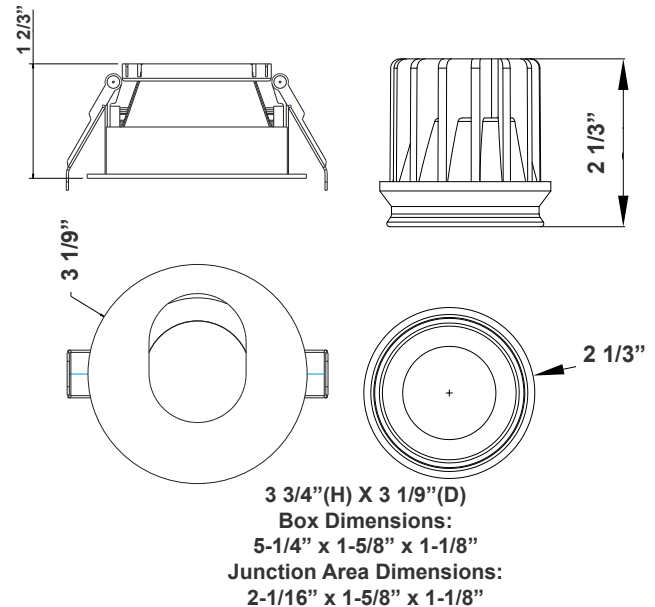

Customer Name: _____
Project Name: _____
Note: _____ | Type: _____